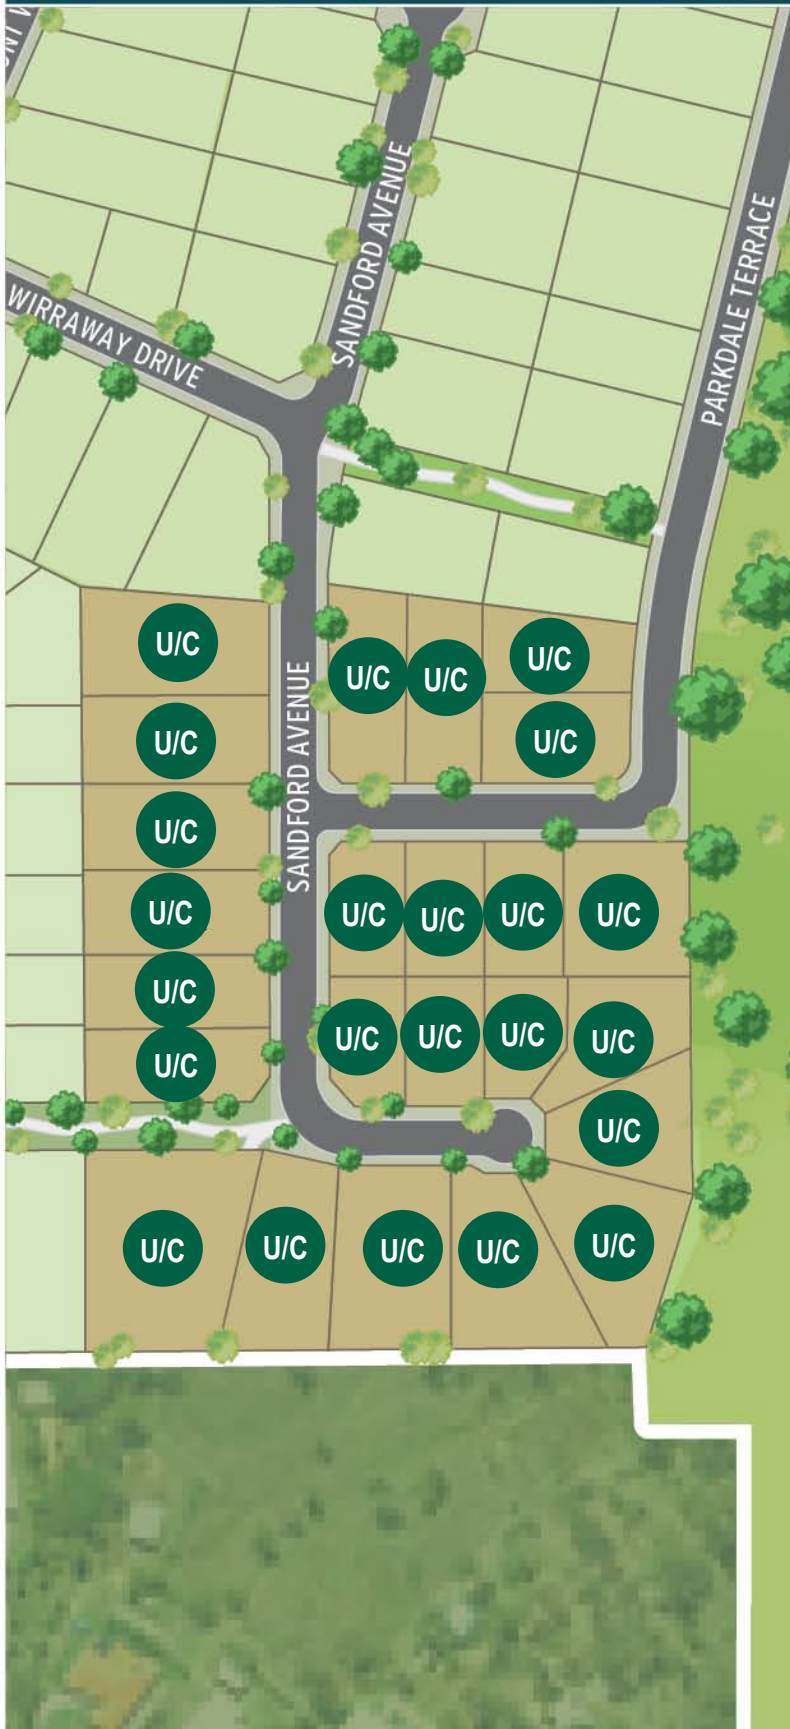

# PARKDALE

EDENBROOK

# EDENBROOK

Lot	Street	Area (m2)	Price
Lot 185	Parkdale Terrace	1125	U/Contract
Lot 186	Parkdale Terrace	986	U/Contract
Lot 187	Parkdale Terrace	800	U/Contract
Lot 188	Parkdale Terrace	840	U/Contract
Lot 192	Wirraway Drive	1548	U/Contract
Lot 193	Wirraway Drive	1375	U/Contract
Lot 194	Wirraway Drive	1200	U/Contract
Lot 195	Wirraway Drive	1200	U/Contract
Lot 196	Wirraway Drive	1000	U/Contract
Lot 197	Wirraway Drive	1207	U/Contract
Lot 198	Wirraway Drive	2100	U/Contract
Lot 199	Wirraway Drive	1102	U/Contract
Lot 211	Parkdale Terrace	901	U/Contract
Lot 212	Parkdale Terrace	951	U/Contract
Lot 226	Parkdale Terrace	801	U/Contract
Lot 227	Parkdale Terrace	1462	U/Contract
Lot 228	Wirraway Drive	762	U/Contract
Lot 229	Wirraway Drive	815	U/Contract
Lot 230	Wirraway Drive	700	U/Contract
Lot 231	Wirraway Drive	1200	U/Contract
Lot 232	Wirraway Drive	975	U/Contract
Lot 233	Wirraway Drive	1249	U/Contract
Lot 234	Wirraway Drive	1118	U/Contract
Lot 235	Wirraway Drive	1200	U/Contract