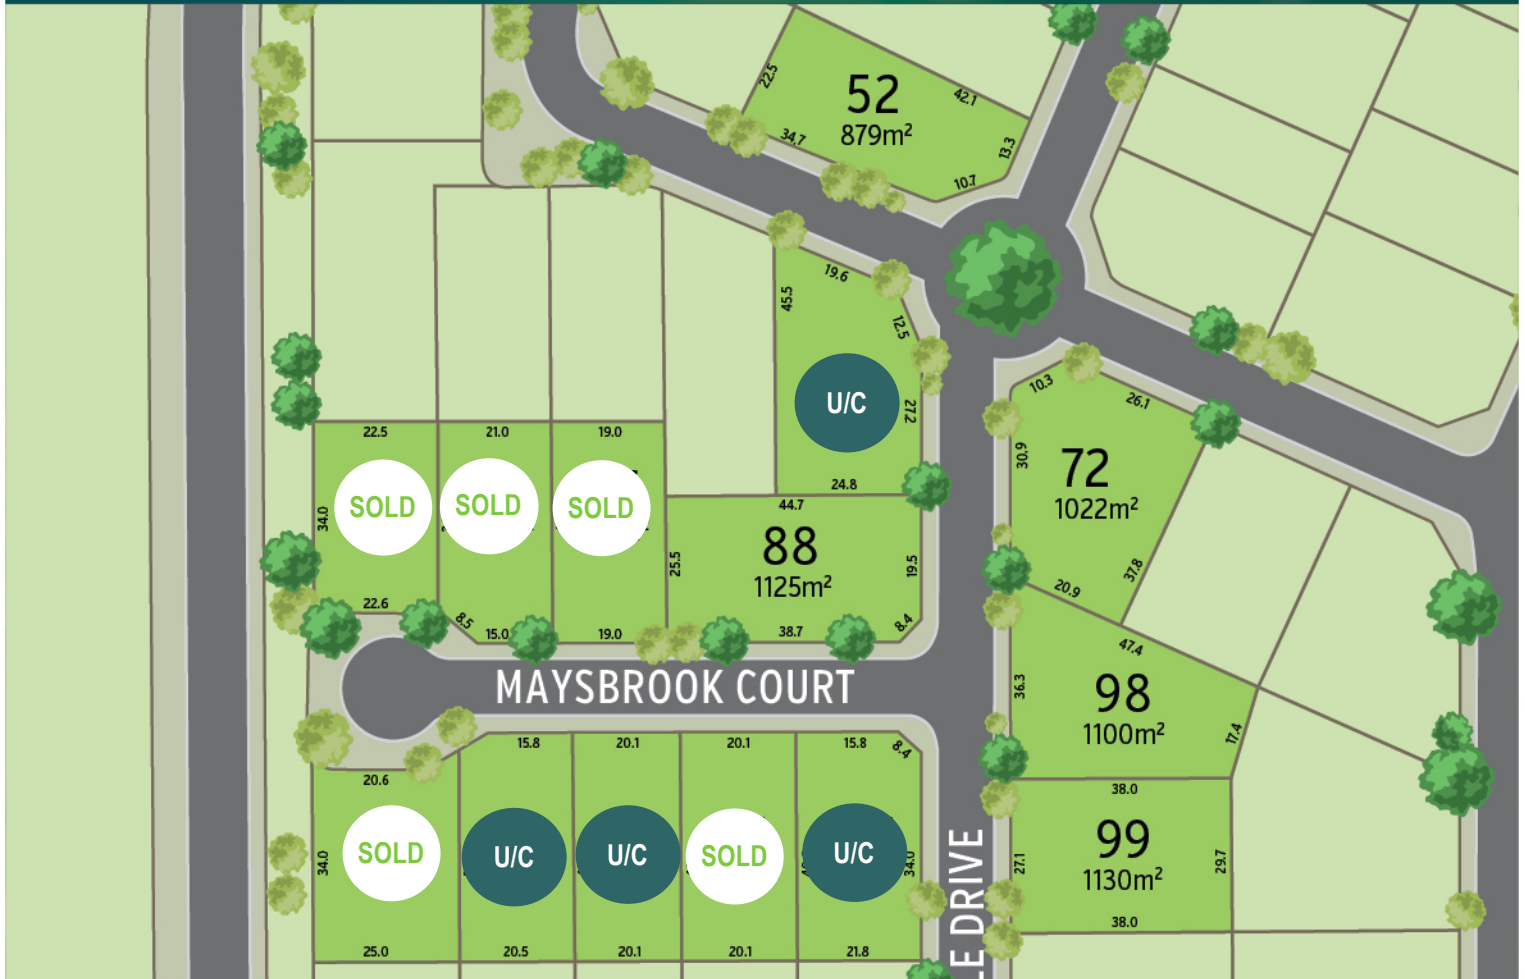

# New Haven

VIBRANT FAMILY LIVING

# EDENBROOK

Lot	Street	Area (m2)	Price
Lot 52	Mossvale Drive	879	\$169,900
Lot 65	New Haven Way	966	U/Contract
Lot 72	New Haven Way	1022	\$184,900
Lot 88	Maysbrook Court	1125	\$189,900
Lot 98	Mossvale Drive	1079	\$189,900
Lot 99	Mossvale Drive	1032	\$190,900
Lot 117	Maysbrook Court	854	U/Contract