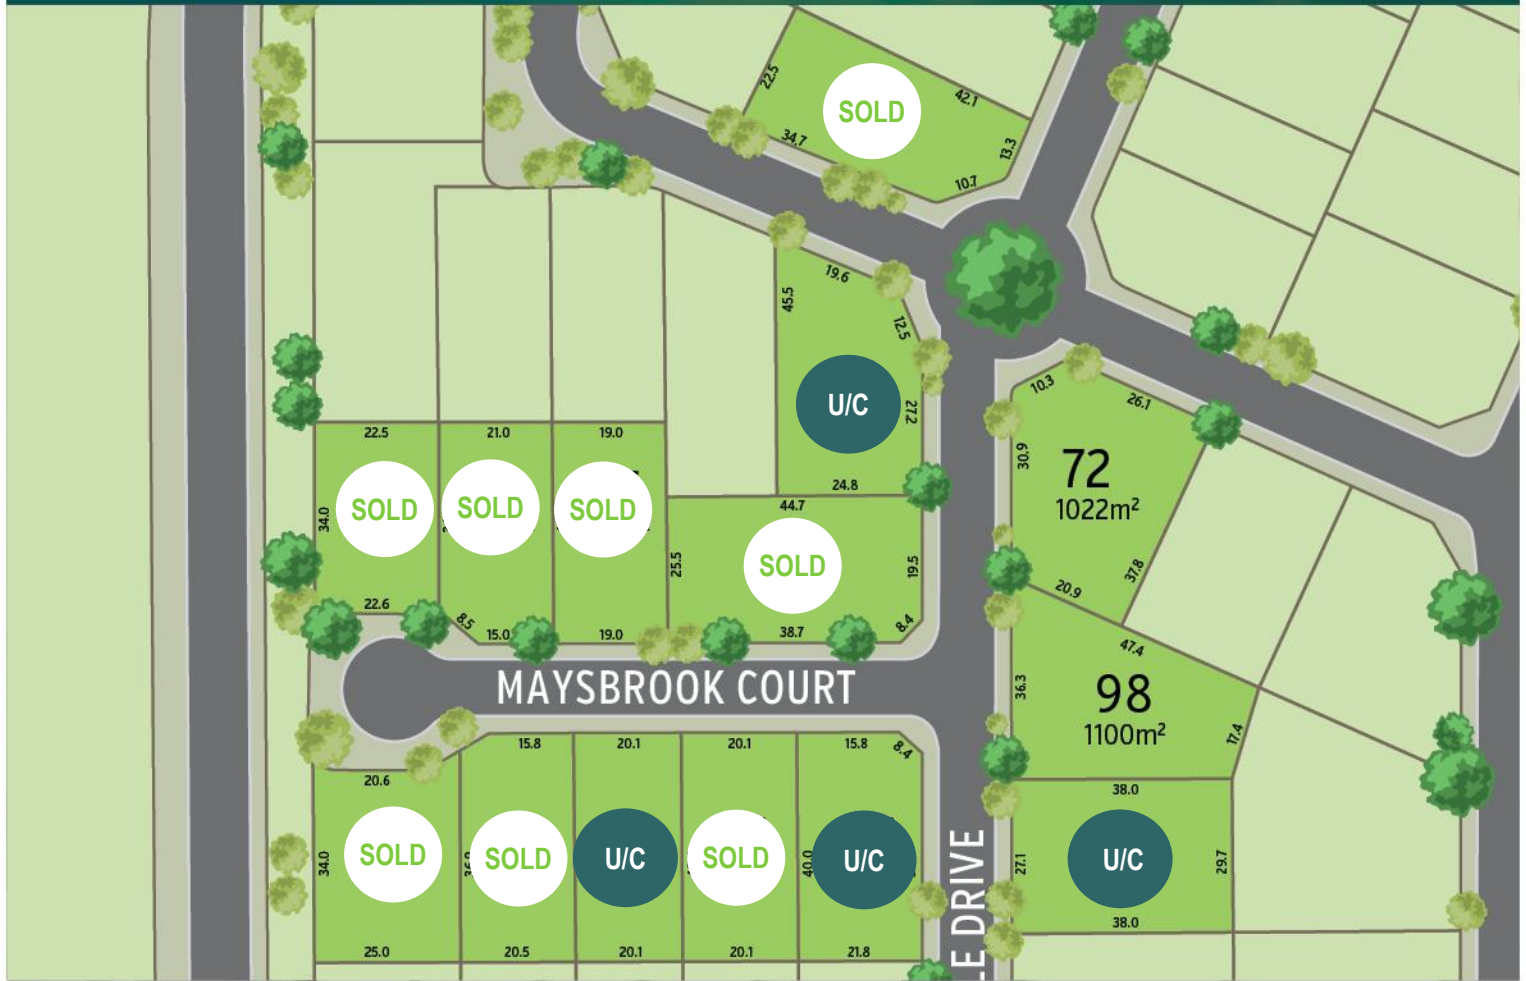

New Haven

VIBRANT FAMILY LIVING

EDENBROOK

Lot	Street	Area (m2)	Price
Lot 65	New Haven Way	966	U/Contract
Lot 72	New Haven Way	1022	\$184,900
Lot 88	Maysbrook Court	1125	U/Contract
Lot 98	Mossvale Drive	1100	\$189,900
Lot 99	Mossvale Drive	1130	U/Contract
Lot 117	Maysbrook Court	854	U/Contract